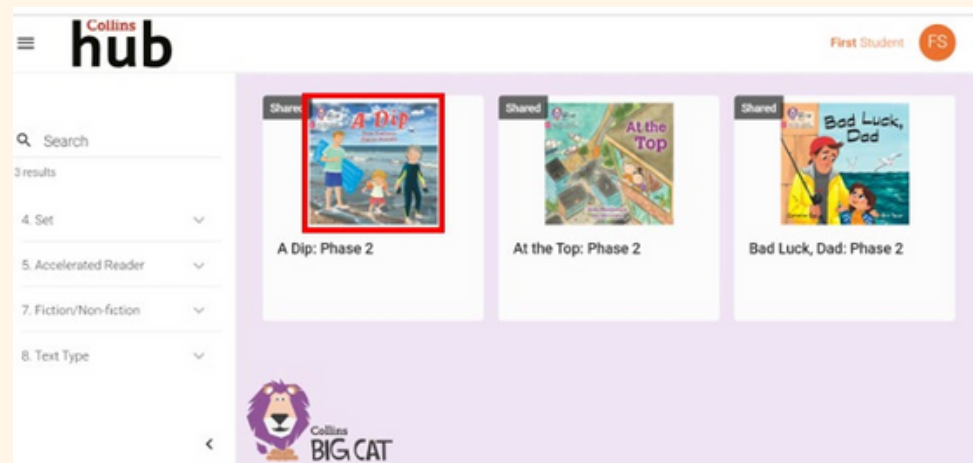

When logging on it will ask for an email.
Just enter the username.
Happy Reading!