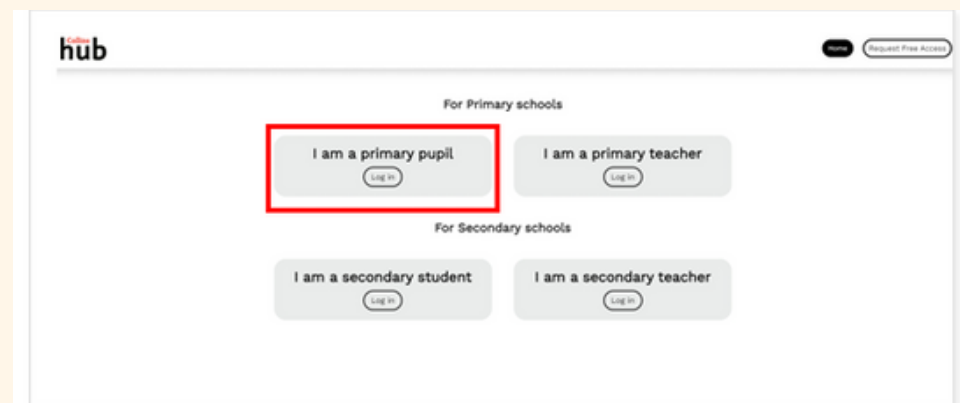

How to use the Collins Hub...

Collins hub

1

Download the app.
from the
App store/android
equivalent.

2

Select: I am a primary pupil.

3

You can find your login
details in your
child's reading record.